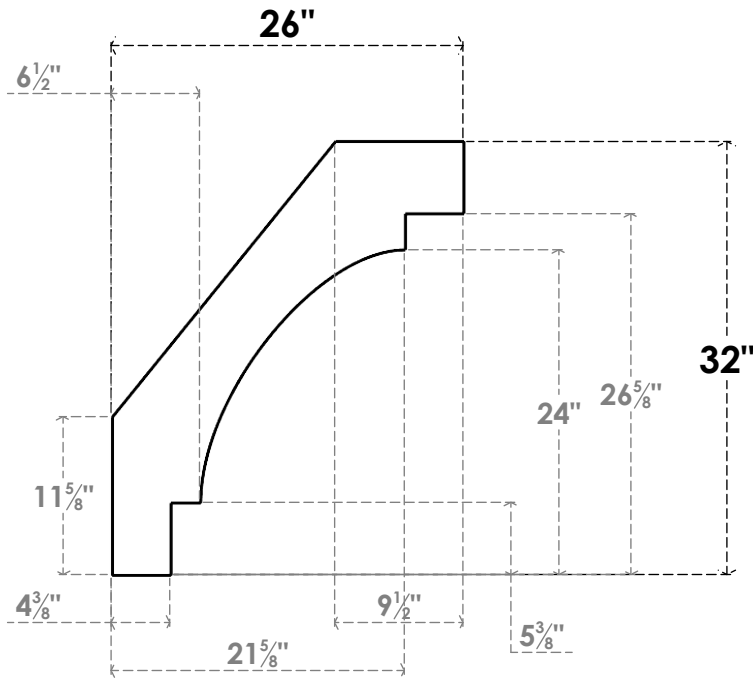

ITEM NUMBER: BRCPC060X26000X32000MRC

6"W X 26"D X 32"H MERCED ARCHITECTURAL GRADE PVC CLOSED KNEE BRACE

SIDE PROFILE

FRONT PROFILE

ISOMETRIC

EKENA MILLWORK
2300 WEST MAIN ST.
CLARKSVILLE, TX 75426
TOLL FREE: 866-607-0453
WWW.EKENAMILLWORK.COM