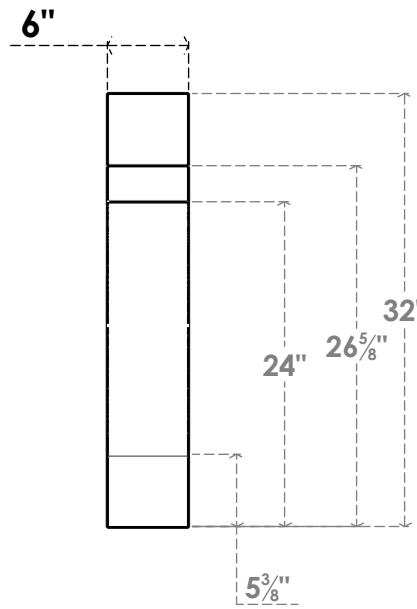

ITEM NUMBER: BRCPC060X26000X32000MRC

6"W X 26"D X 32"H MERCED ARCHITECTURAL GRADE PVC CLOSED KNEE BRACE

SIDE PROFILE

FRONT PROFILE

ISOMETRIC

EKENA MILLWORK
2300 WEST MAIN ST.
CLARKSVILLE, TX 75426
TOLL FREE: 866-607-0453
WWW.EKENAMILLWORK.COM

NOTES

1. INSTALLATION TO BE COMPLETED IN ACCORDANCE WITH MANUFACTURER'S SPECIFICATIONS.
2. DRAWING MAY NOT BE TO SCALE
3. THIS DRAWING IS INTENDED FOR DESIGN AND PLANNING PURPOSES ONLY.
4. ALL INFORMATION CONTAINED HEREIN WAS CURRENT AT THE TIME OF DEVELOPMENT BUT MUST BE REVIEWED AND APPROVED BY THE PRODUCT MANUFACTURER TO BE CONSIDERED ACCURATE.
5. ARCHITECTURAL GRADE PVC PRODUCTS ARE MADE FROM EXPANDED CELLULAR PVC AND COME NATURALLY WHITE BUT MAY BE PAINTED